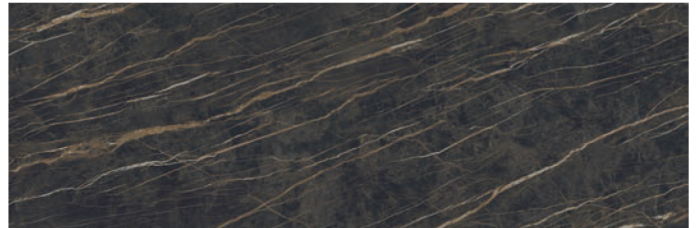

K32
Marmo lucido Calacatta - Glossy white Calacatta marble

K42
Marmo opaco Calacatta - Matt Calacatta marble

K33
Marmo lucido greco nero - Glossy Greek black marble

K46
Marmo opaco verde Tinos - Tinos green matt marble

K35
Marmo lucido Noir Desir - Noir Desir glossy marble

K45
Marmo opaco Noir Desir - Matt Noir Desir marble